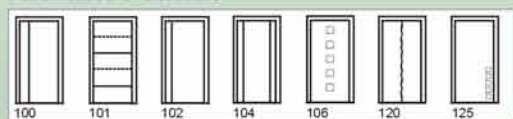

Astra Glass/Laminate Door-Sets

Also available in HGM Veneers.
Please ask about available veneers.

Astra Linea Laminate Door-Set

Rounded Edge to Door with Softline Architrave

Astra Dekor Art Laminate Door-Set

Also in HGM Veneer Art
Please ask about available Veneers