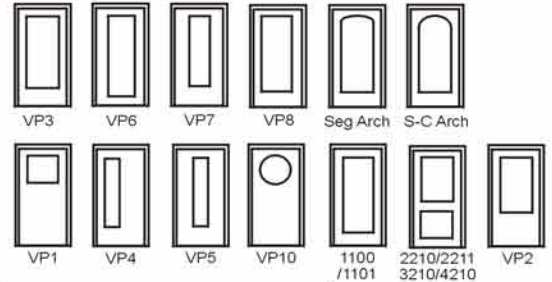

Standard Door Widths

Door Width	Suits Wall Opening Sizes	Overall Finished Size incl Architraves
	Between	
610mm	635mm - 675mm	720mm
735mm	760mm - 800mm	845mm
775mm	815mm - 855mm	875mm
860mm	885mm - 925mm	970mm
985mm	1010mm - 1050mm	1095mm

Standard Door Heights

Door Heights	Wall Opening Sizes	Overall Finished Size incl Architraves
	(From Finished Floor) Between	
1985mm	2005mm - 2030mm	2040mm
2110mm	2130mm - 2155mm	2165mm

Double Door Widths

Door Heights	Wall Opening Sizes	Overall Finished Size incl Architrave
	Between	
2 x 610mm	1260mm - 1300mm	1345mm
2 x 735mm	1510mm - 1550mm	1595mm
2 x 775mm	1580mm - 1620mm	1650mm
2 x 860mm	1760mm - 1800mm	1845mm
2 x 985mm	2010mm - 2050mm	2095mm

Fire Door Sets, Test Integrity 38 Minutes

FD30 Doors

Meets BS Standard 476 part 22 1987. 44mm Door with Rebated Edge 33mm High Density Flaxboard, Hardwood Stiles & Rails, 3mm Facings Intumescent Strip Palusol 10.5mm x 4.5mm, Lockset & Hinges Fitted Perko Door-Closer Fitted

FD30 Frames

Fire Grade Chipboard, Architraves Fitted, Draft Seal Fitted, Lock Keeper & Hinges Fitted
Door Frame Fixed To Wall Using Only Fire Rated Foam

Wall Thicknesses

Wall Thicknesses	Suits Frame Size
8.0cm - 10.0cm	8.5cm
10.0cm - 12.0cm	10.5cm
12.0cm - 14.0cm	12.5cm
14.0cm - 16.0cm	14.5cm
16.0cm - 18.0cm	16.5cm
18.0cm - 20.0cm	18.5cm
20.0cm - 22.0cm	20.5cm
23.5cm - 25.5cm	24cm
26.5cm - 28.5cm	27cm
28.5cm - 30.5cm	29cm
32.0cm - 34.0cm	32.5cm