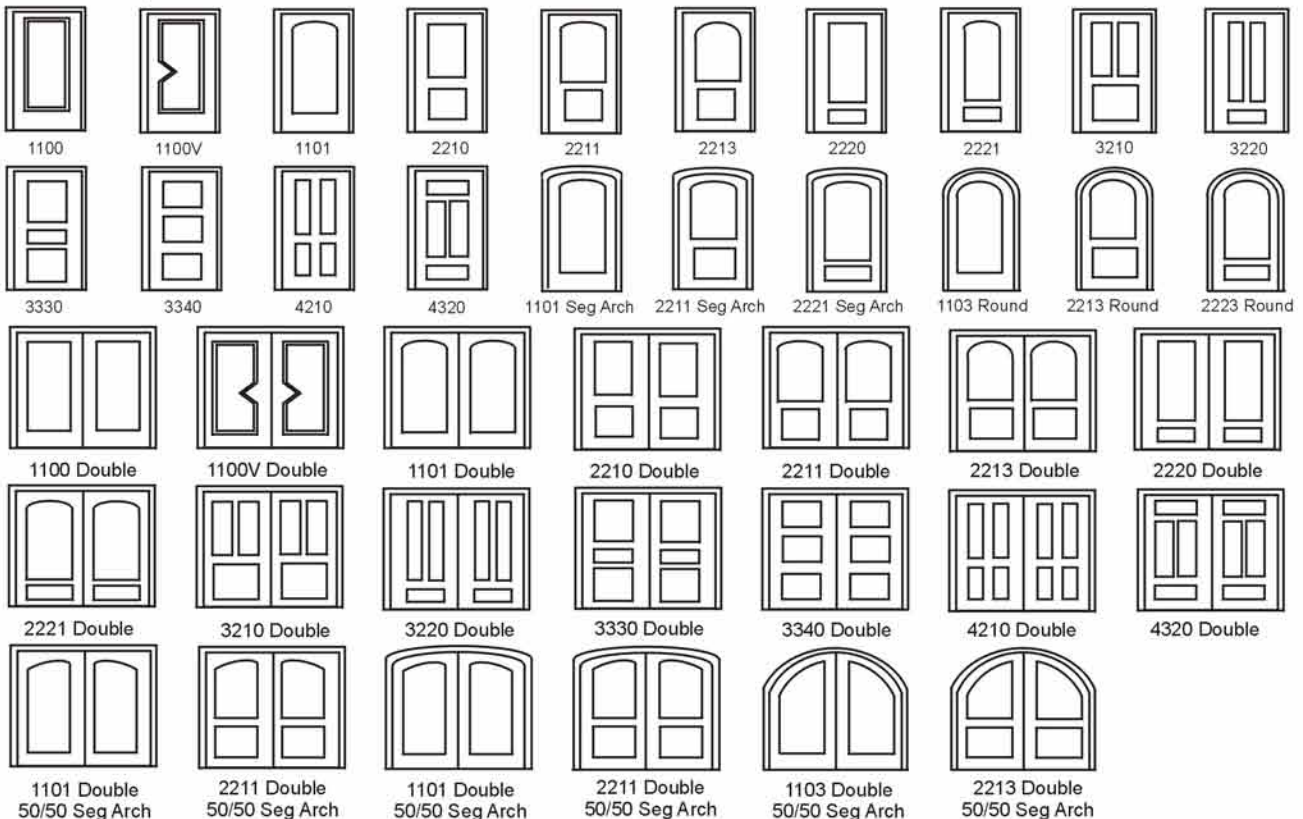

Door Styles