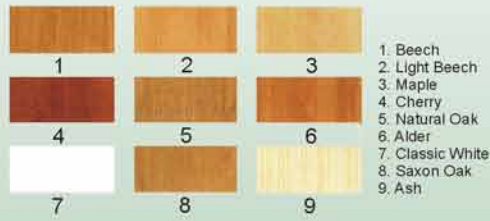

Also available in HGM Veneers, (untreated, Primed White, White RAL 9010, Ash White RAL 9010, Limba, Macore, Mahogany, Steamed Beech, Hard Maple, Oak, Oak Cross Veneered, Ash, Black Walnut, Sapele Mahogany, Rustic Oak, Lemon Oak, Black Stained Oak, Black Stained Oak Cross Veneered, Red Alder and Black Cherry

Available Astra Finishes

Door Types in This Range

Astra Flush Laminate Door-Sets

With Vision Panels

Also available in HGM Veneers, (untreated, Primed White, White RAL 9010, Ash White RAL 9010, Limba, Macore, Mahogany, Steamed Beech, Hard Maple, Oak, Oak Cross Veneered, Ash, Black Walnut, Sapele Mahogany, Rustic Oak, Lemon Oak, Black Stained Oak, Black Stained Oak Cross Veneered, Red Alder and Black Cherry

Available Astra Finishes

Vision Panels (See Page 7 for Glazing options)

Astra Glass/Laminate Door-Sets

Also available in HGM Veneers.
Please ask about available veneers.

Available Astra Finishes

Astra Linea Laminate Door-Set