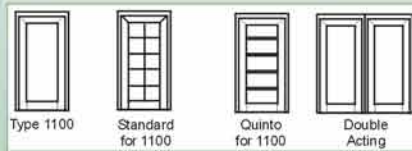

1. Beech
2. Light Beech
3. Maple
4. Cherry
5. Saxon Oak
6. Ash