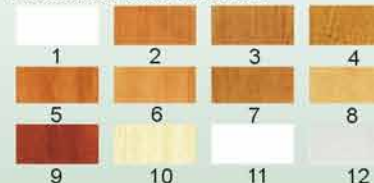

Available Astra Finishes

1. Classic White
2. Beech
3. Natural Oak
4. Light Oak
5. Alder
6. Light Beech
7. Saxon Oak
8. Maple
9. Cherry
10. Ash
11. White Lacquered
12. Pain Grey

Astra (See Page 7 for glazing options)

HGM (See Page 7 for glazing options)