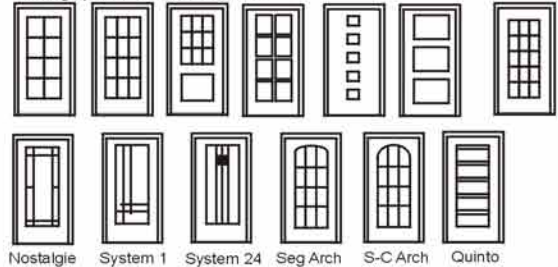

Vision Panels

600x300mm

450x450mm

300x600mm

800x200mm

450mm diameter

Half Moon

Glazing options for the above VP's