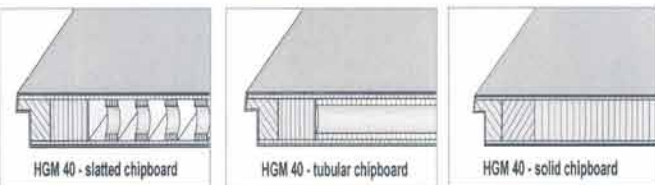

HGM door leaf cross sections